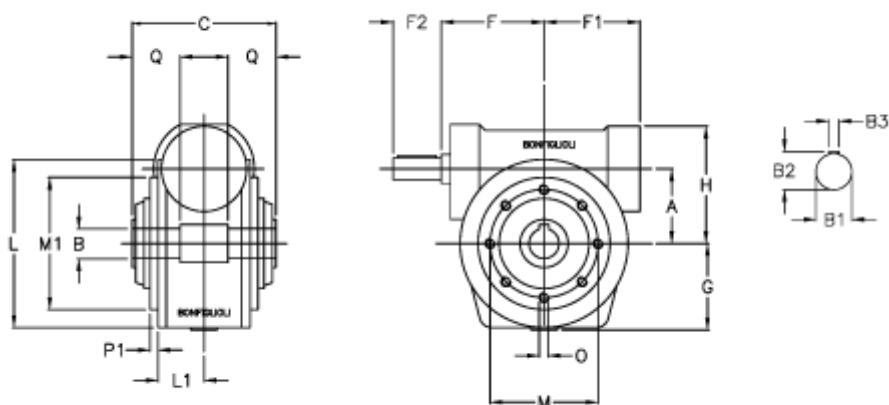

Data Sheet

Article number: 3901130040700

Description: Worm gear with solid input shaft
VF 130P-40-HS

Measures

a	= 130.0	F1 = 154	O = 16
B	= 45	F2 = 60	P1 = 4.0
B1	= 30	g = 195	Q = 52.5
B2	= 33.0	H = 195	
B3	= 8	L = 310.0	
C	= 165	L1 = 245.0	
Description	= VF 130P-xx-HS	m = 215	
F	= 160.0	M1 = 191	